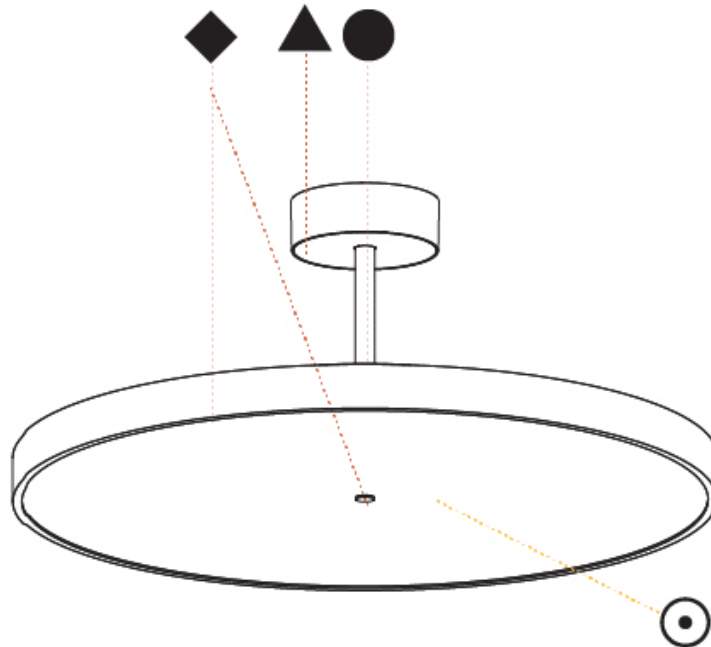

SIGN DIVA TUBE SUSPENSION

A300022-

PROJECT	_____
TYPE	_____
SPECIFIER	_____
QUANTITY	_____
DATE	_____

A