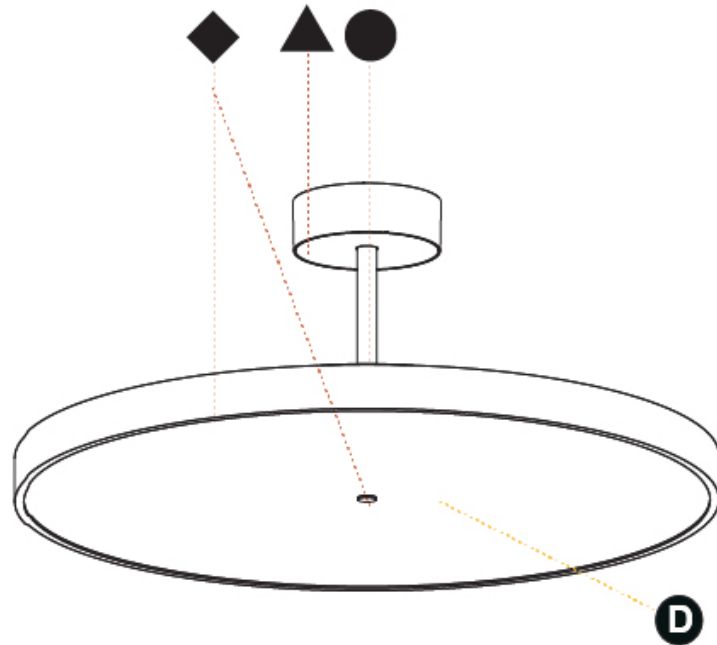

SIGN DIVA TUBE KORONA SUSPENSION

A300028-

PROJECT	_____
TYPE	_____
SPECIFIER	_____
QUANTITY	_____
DATE	_____

A